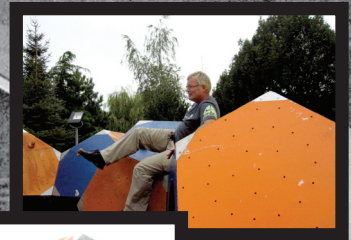

BLOQX

MR. BLOQX

MR BLOQX

Koos van Raalt established himself as a leader in the climbing community and advocate for outdoor climbing from years of participation in the sport. As the owner and operator of one of the largest outdoor climbing facilities in Europe, he also is on mission to share his love of the sport with others. Rather than focus his attention on 1 dimensional designs such as wall panels, Koos knew from his own experience that 3 dimensional designs offers more challenge, variety, and options.

MEETING

CHALLENGE

POWER

USER TESTS

KOMPAN has gathered a lot of different user groups, parents and pedagogues to test the BLOQX concept. Together with KOMPAN Play Institute member Karin Müller and external child expert Nadine Seyfried, who also is an experienced climber herself, we found BLOQX to be a compelling product for multiple age groups and genders. By ensuring the relevance of design and play value, we're also ensuring you make the most of your parks.