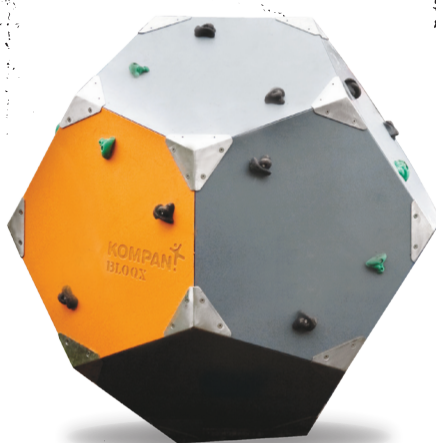

KOMPAN BLOQX

BLOQX melds contemporary sculpture and sport into a form that kids can't help but climb on. Bouldering is one thing, but "BLOQXING" is something completely different. Designed for every level of climbing ability, BLOQXING offers endless challenges. Either with a group or solo, kids can organize games, define routes, compete with each other or explore new ways to summit BLOQX.

The BLOQX concept was developed with world-class climbers and kids alike. This unique collaboration ensures BLOQX designs would meet every level of climbing ability - from the serious climber training for a first ascent to kids who are looking to explore their limits and the challenging sport of bouldering.

BLOQX fits perfectly in any environment with strong visual expression and beautiful geometric form. BLOQX fits like a sculpture into any urban setting.

BLOQX makes the most of every space, by filling it with challenge, sculpture and sport in a way like never before.

BLOQX