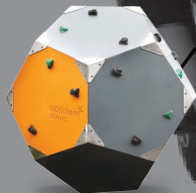

NEW
PRODUCT

BLOOX

BLOOXING IS
FREEDOM

KOMPAN 

KOMPAN BLOQX

BLOQX melds contemporary sculpture and sport into a form that kids can't help but climb on. Bouldering is one thing, but "BLOQXING" is something completely different. Designed for every level of climbing ability, BLOQXING offers endless challenges. Either with a group or solo, kids can organize games, define routes, compete with each other or explore new ways to summit BLOQX.

BLOQX fits perfectly in any environment with strong visual expression and beautiful geometric form. BLOQX fits like a sculpture into any urban setting.

BLOQX makes the most of every space, by filling it with challenge, sculpture and sport in a way like never before.

CORNER BRACKETS and brackets for connecting two BLOQX are all made in Stainless Steel.

SURFACE AND IN-GROUND FOUNDATION are all made in Galvanized Steel – for exceptional durability.

TESTS KOMPAN's products and materials are not only tested in accordance with current safety standards in Europe and North America. They also fulfill our own strict demands for user safety proven play value and technical performance. For more detailed information regarding materials, measurements, drawings and descriptions please visit www.KOMPAN.com