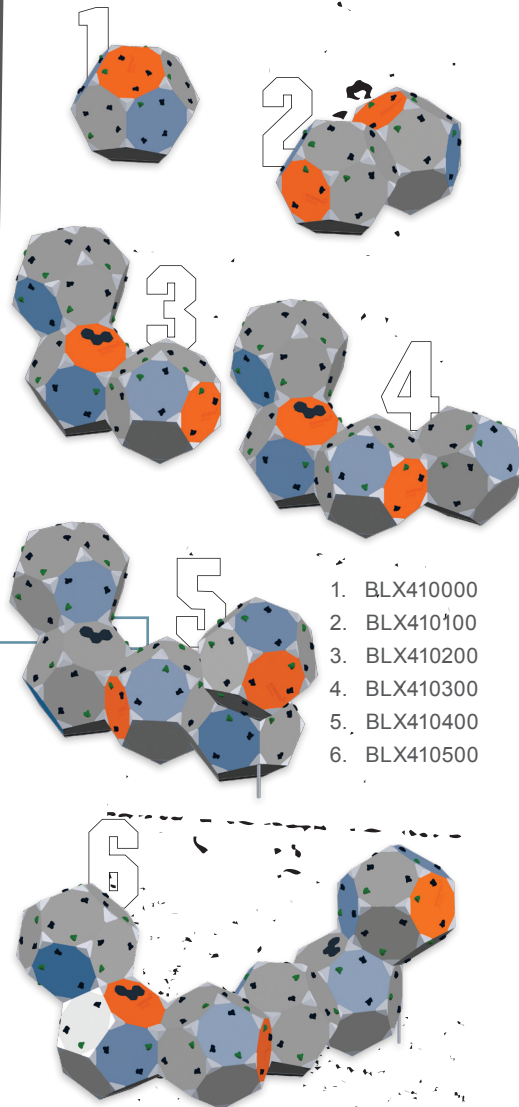

NEW

BLOXX PRODUCTS

The new KOMPAN product range consist of 6 NEW products in different sizes perfect for both small and large spaces. All offer a new and challenging climbing experience for kids 5 and older. Kids and adults alike will need to continuously plan their movements and train on BLOXX to discover every challenge the BLOXX products contain.

You won't find an easy way around BLOXX. To make sure, there's no climbing grips lower than 62 cm and every panel has different grip configuration. Our specially designed climbing grips also come in 2 different colors and sizes to create routing variety and challenging holds.

For designs with elevated BLOXX, secure, "Gripperholds" are included on the baseplate to provide a non slippery texture and a safe foothold.

With 6 new standard products, BLOXX can fit just about any site and number of users.

All products are tested and approved by the TÜV certification according to the European standard for playground safety EN 1176

1. BLX410000
2. BLX410100
3. BLX410200
4. BLX410300
5. BLX410400
6. BLX410500